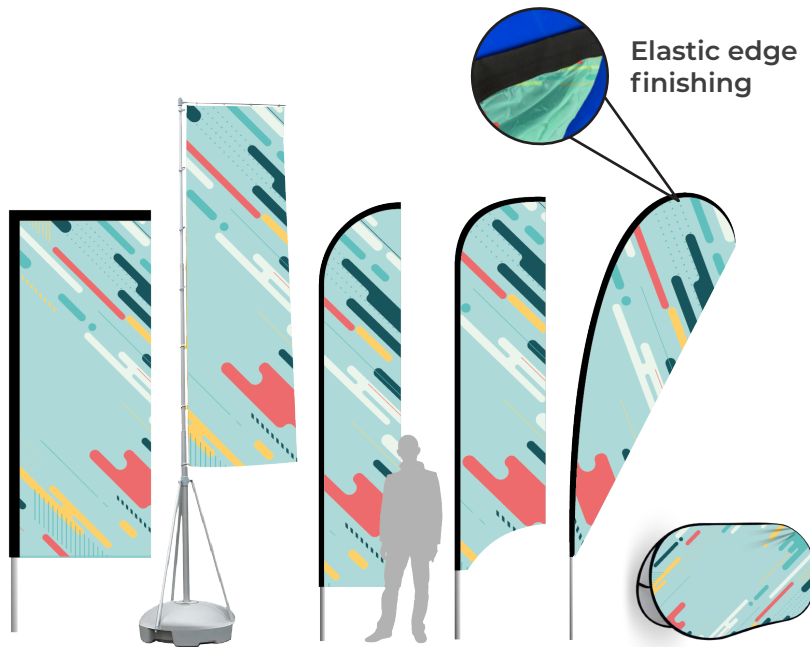

Recyclable 5 Year UV 18-20 mph Wind Load

Backlit Tension Fabric

Available in 200gsm

for Lightboxes Tension Fabric(SEG) Lightbox Frames.

FLAGS & BANNERS

Making an impact starts with getting noticed – our custom flags can help.

Our flags come in a variety of shapes and sizes from 2.8 metres to a huge 5.6 metres, ensuring you'll be noticed.

115gsm
polyknit

or 115gsm
beachflag

Elastic edge
finishing

FLAGS & BANNERS

GIANT BANNERS

TABLE CLOTHS & RUNNERS