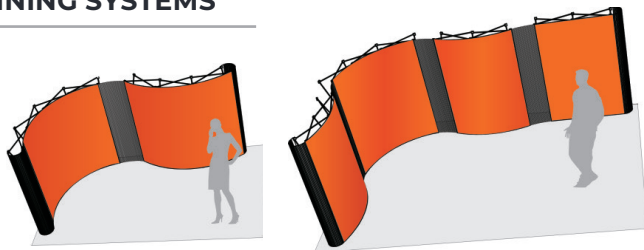

JOINING SYSTEMS